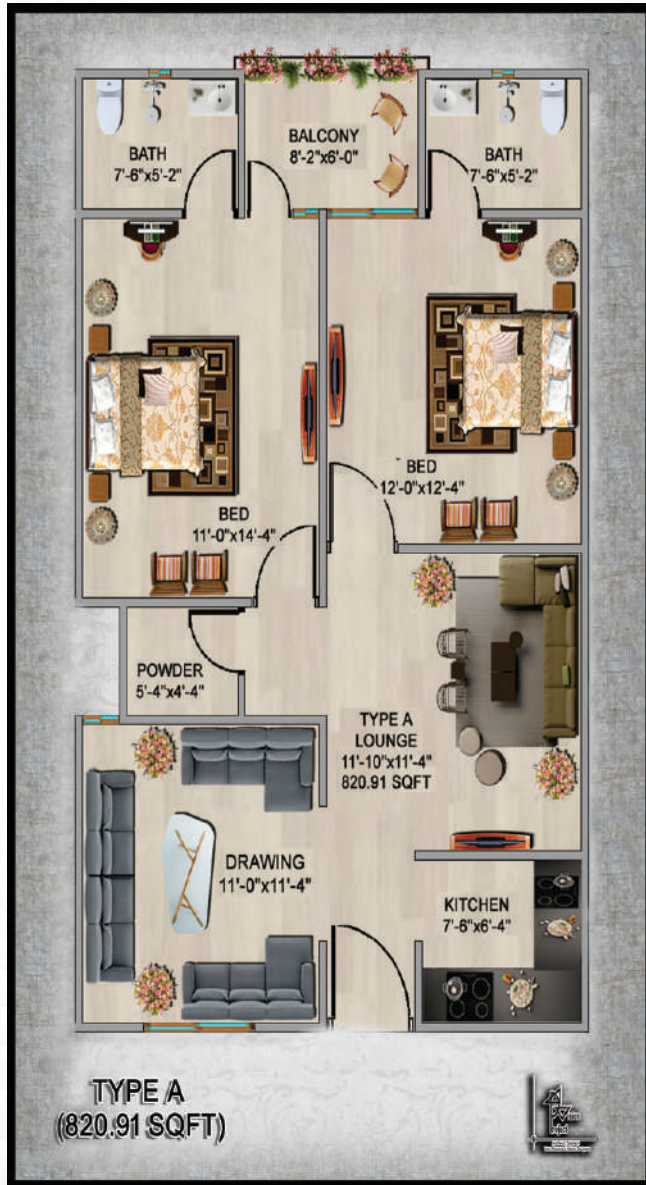

TYPE - A | 2 BED ROOM APARTMENT

TYPE - B | 2 BED ROOM APARTMENT

TYPE - C | 1 BED ROOM APARTMENT

📍 Site office: Plot No. 213 Survey No.17/18 Drigh Road Cantt Bazaar Shah Faisal Colony - Karachi.

☎ 0332-2565171 / 0331-2000700 / 021-34684300 / 021-34586666